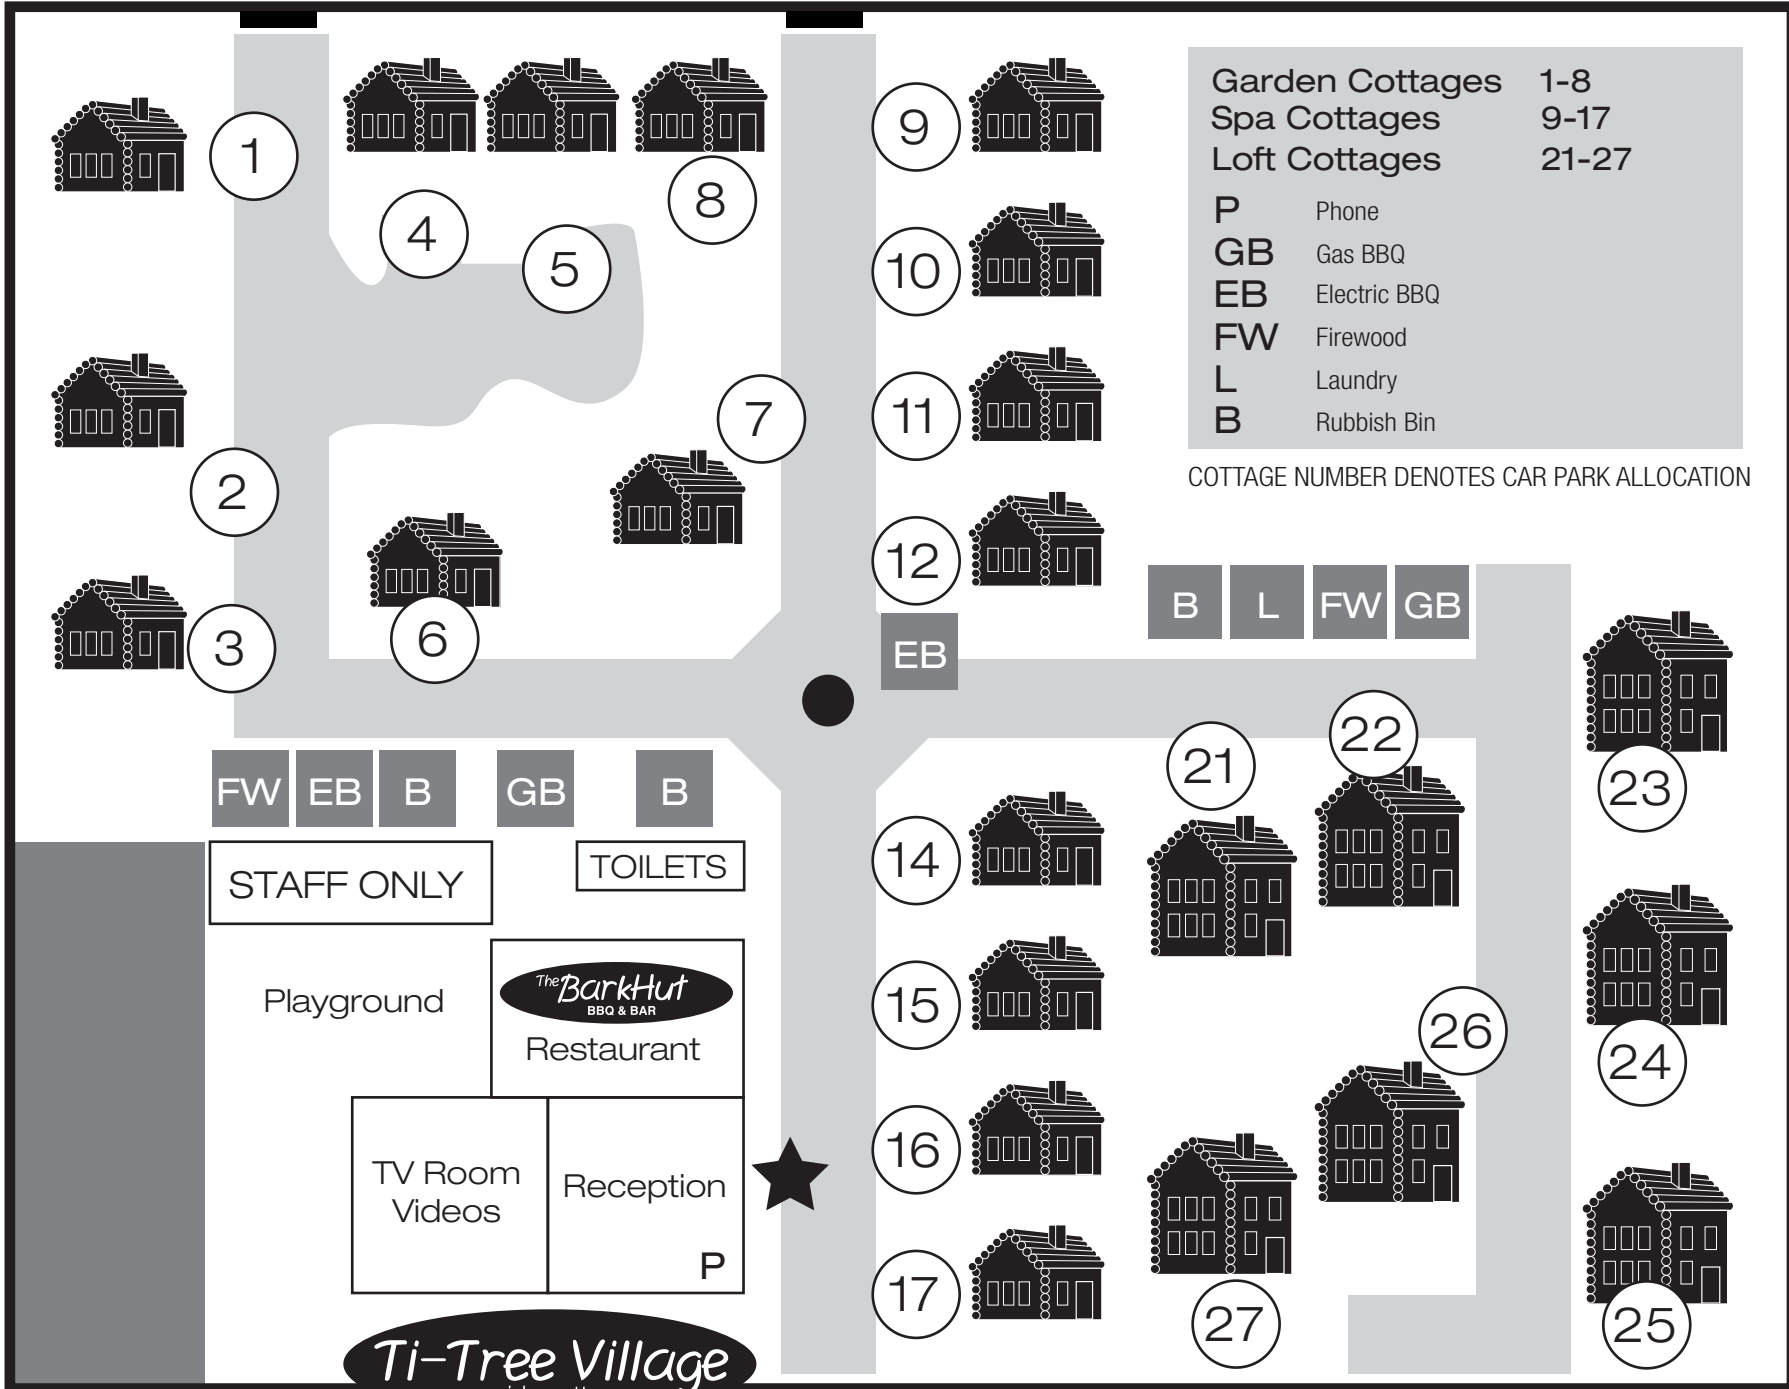

GATE TO BEACH CLOSED DUSK TO 9AM GATE TO BEACH

Ti-Tree Village
seaside cottages

← SHOPPING CENTRE

ORTON STREET